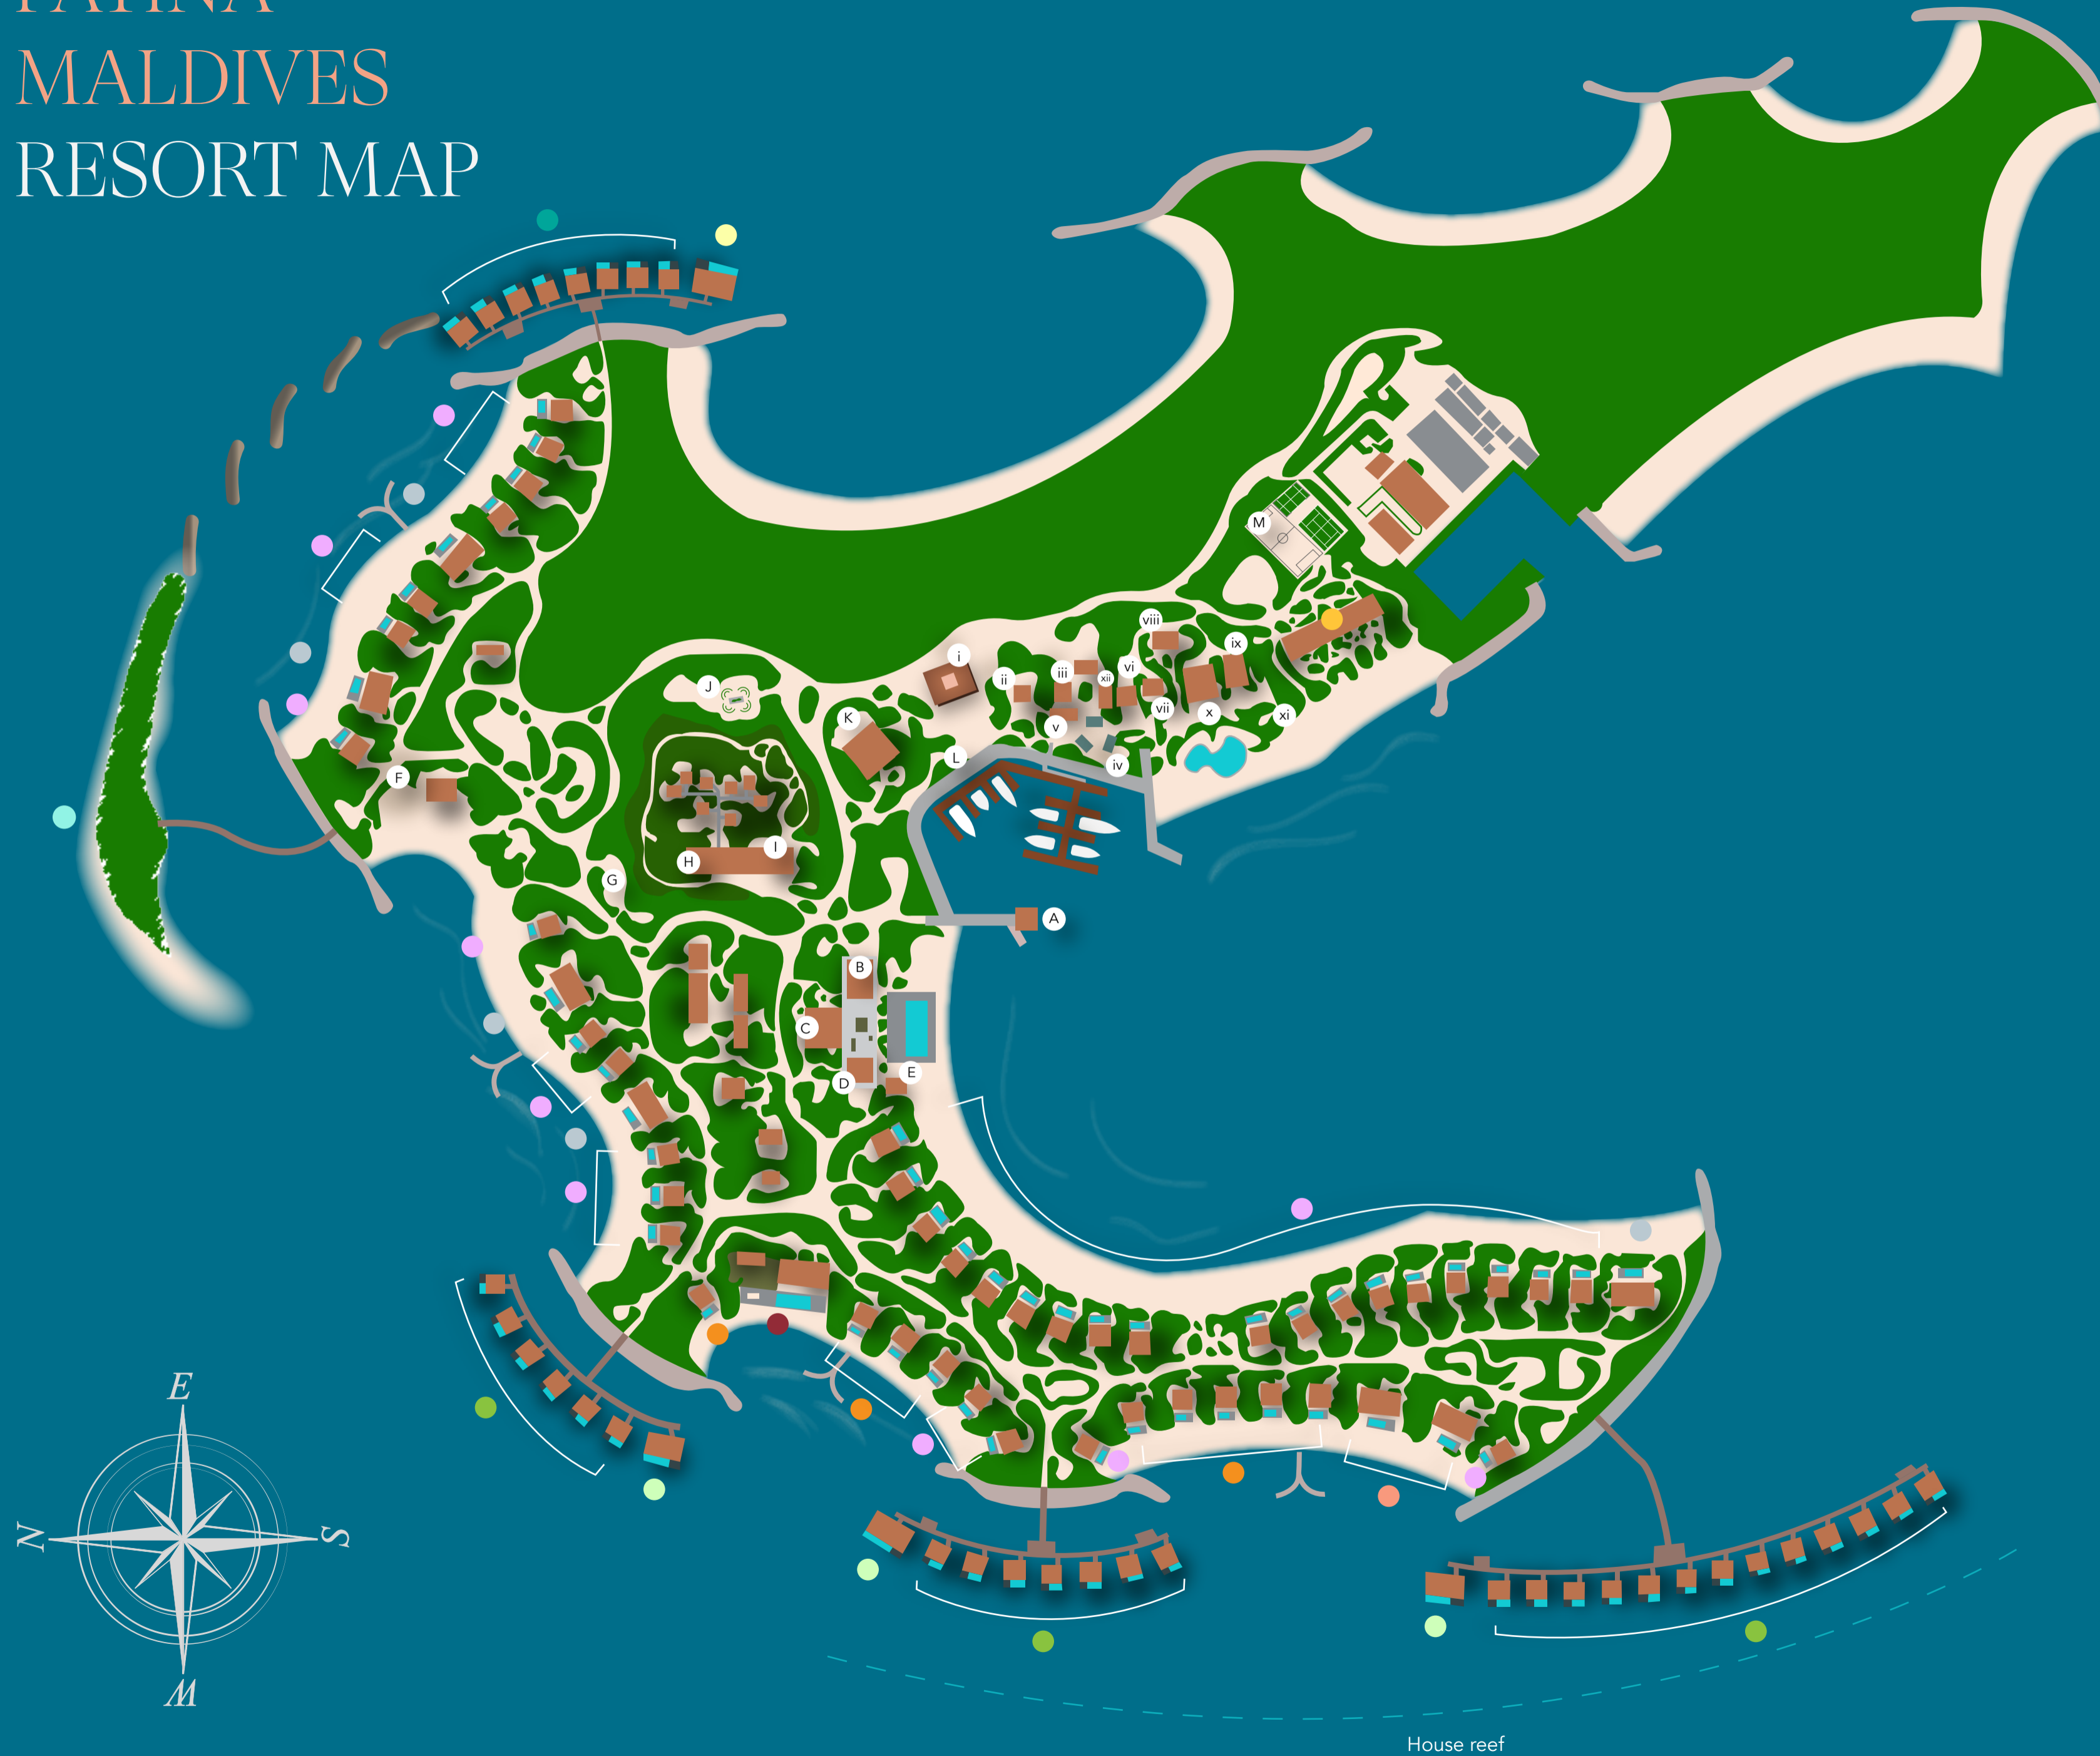

# PATINA MALDIVES RESORT MAP

## RESORT FACILITIES

- A Arrival Jetty
- B Library
- C Portico
- D Wok Society
- E Veli Bar
- F Helios
- G Camp Fire Cinema
- H Spa
- I Reboot Gym
- i Skyspace Amarta by James Turell
- ii Dive Centre
- iii Boutiques
- iv Food Trucks  
Go Go Burger | Tuk Tuk Gelato  
Tum Tum by the Ritz-Carlton
- v Marine Hub
- vi Farine
- vii Brasa
- viii Koen
- ix Arabesque by the Ritz-Carlton
- x Fari Beach Club & Pool
- xi Water Sports
- xii Art Atelier
- J Roots
- K Footprints
- L Fari Marina Village
- M Tennis | Football | Padel
- Bird Islands

## ACCOMODATION

- 1BR Beach Pool Villa
- 1BR Sunset Beach Pool Villa
- 1BR Water Pool Villa
- 1BR Sunset Water Pool Villa
- 2BR Beach Pool Villa
- 2BR Water Pool Villa
- 2BR Sunset Beach Pool Villa
- 2BR Sunset Water Pool Villa
- 3BR Beach House with private pool and sunset view
- Fari Studios by Patina Maldives

House reef